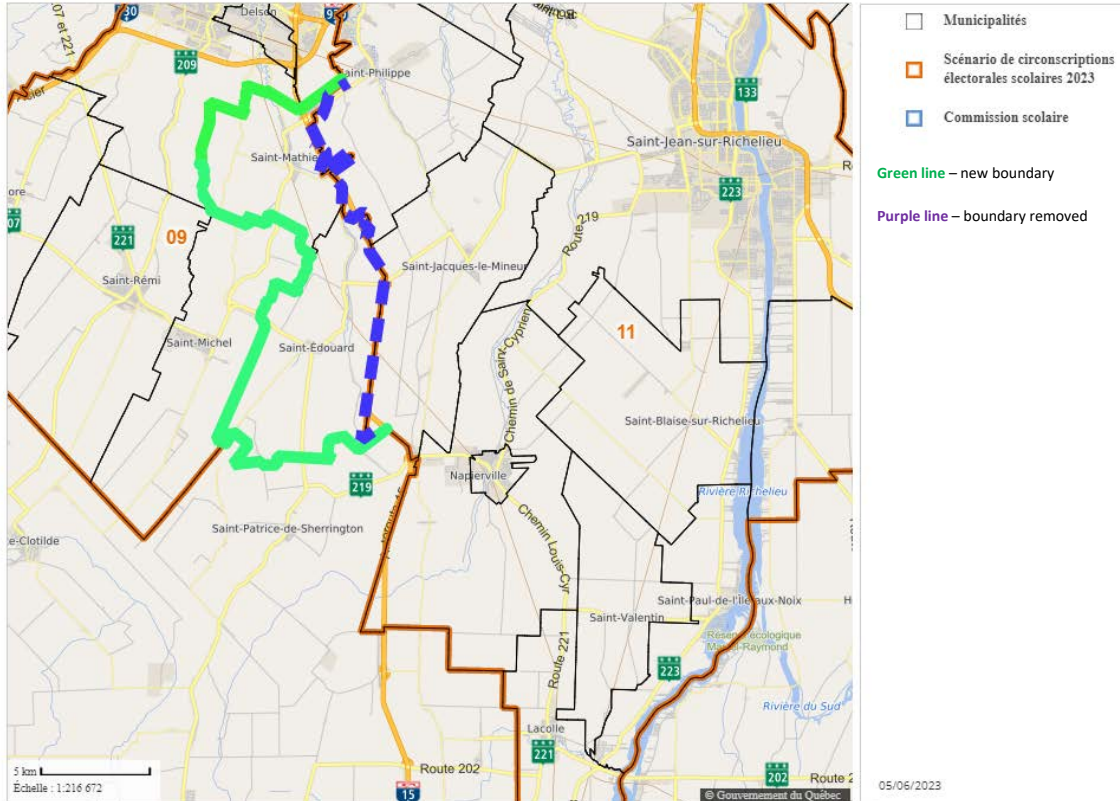

## ELECTORAL DIVISIONS NUMBER 9 (Part 2)

Electoral Division	Description	Number of Electors
9	Includes the following municipalities: Delsion (V), Sainte-Catherine (V), Saint-Constant (V), Candiac (V), Saint-Rémi (V), Saint-Isidore (P) and Saint-Michel (M).	3,119